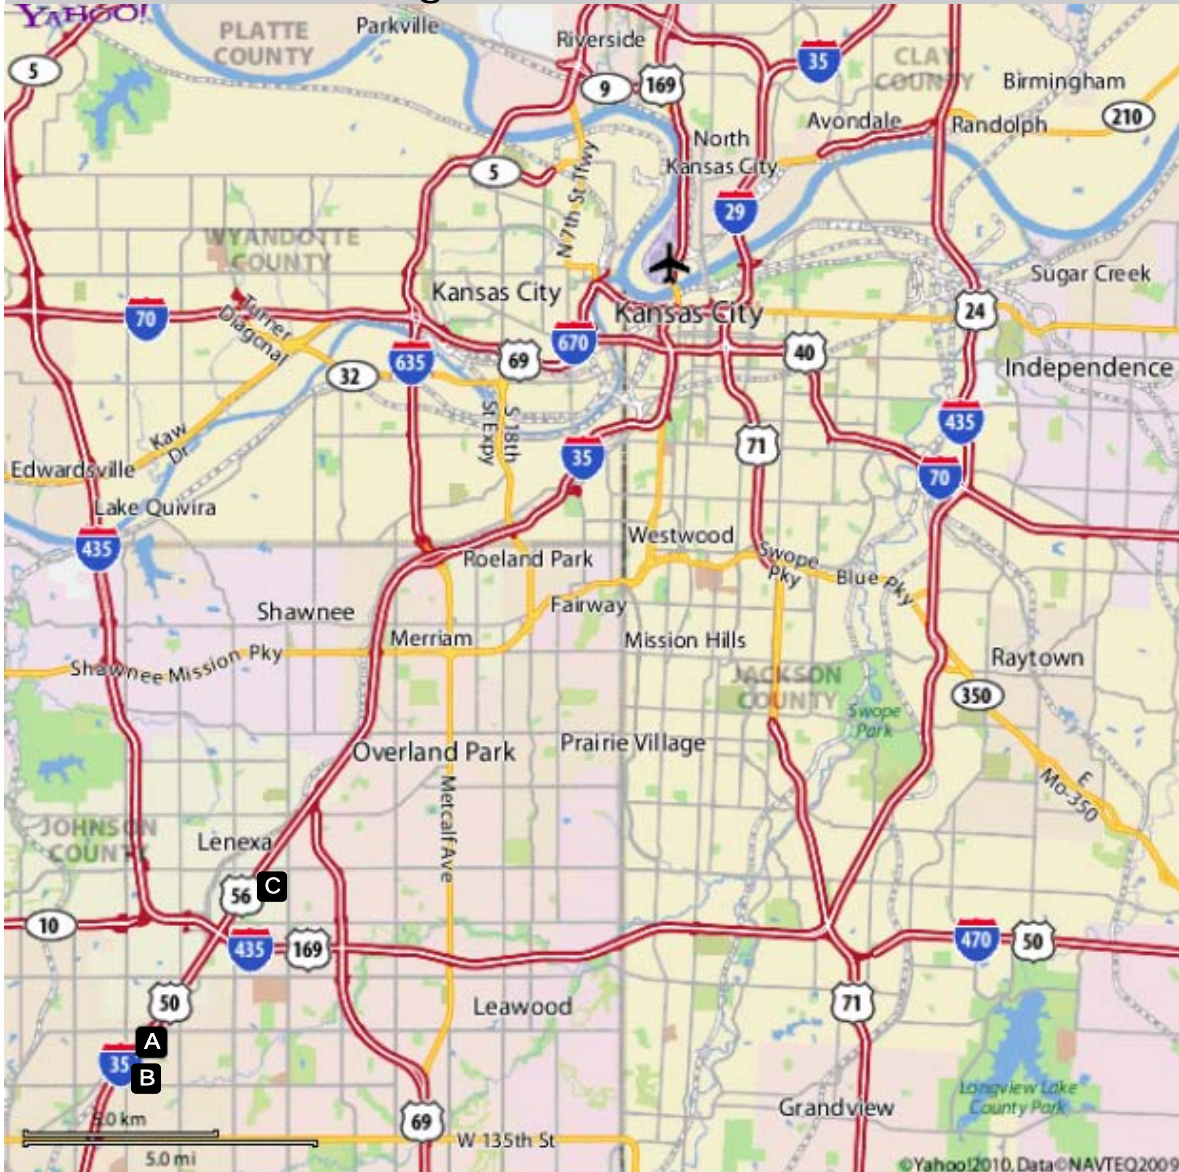

11325 Strang Line Road, Lenexa, KS 66215

- A** **CDI / Experitec Office**
Directions from North: I-35 S toward Wichita to Exit #220-119th Street; left on W. 119th Street; left on S. Strang Line
Directions from South: I-35 N to Exit #220-119th Street; right at fork onto W. 119th Street; left on S. Strang Line
- B** **Hampton Inn & Suites**
12081 S. Strang Line Road, Olathe 66062
913.393.111
119th Street at I-35
Corp. #0002632345
- C** **Crowne Plaza—Overland Park**
12601 W. 95th Street 66215
913.888.6670
I-35 at 95th Street
Corp. #100229545